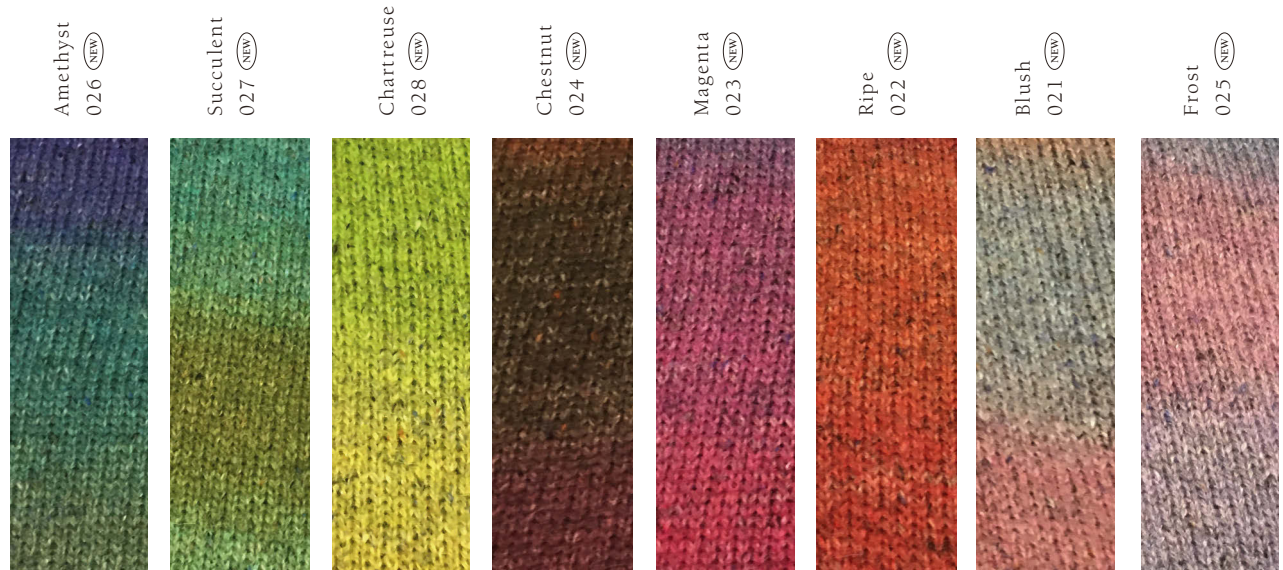

Felted Tweed Colour

by Kaffe Fassett

9802243 › 50% Wool 25% Alpaca 25% Viscose › 10 x 50g balls per pack › approx 175m (191yds) per 50g ball

✂ 3¼ -4 mm | 9-8 UK | 5-6 US ›  22-24 sts | 30-32 rows › 